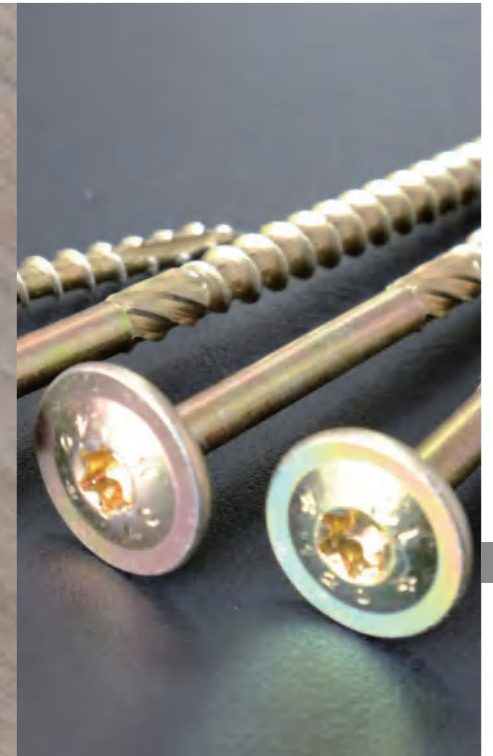

screws

concrete screw
nail screw
chipboard screw
confirmat screw
frame fixing screw

drywall screw
drilling & cutting screw
tapping screw
machine screw
knurled screw